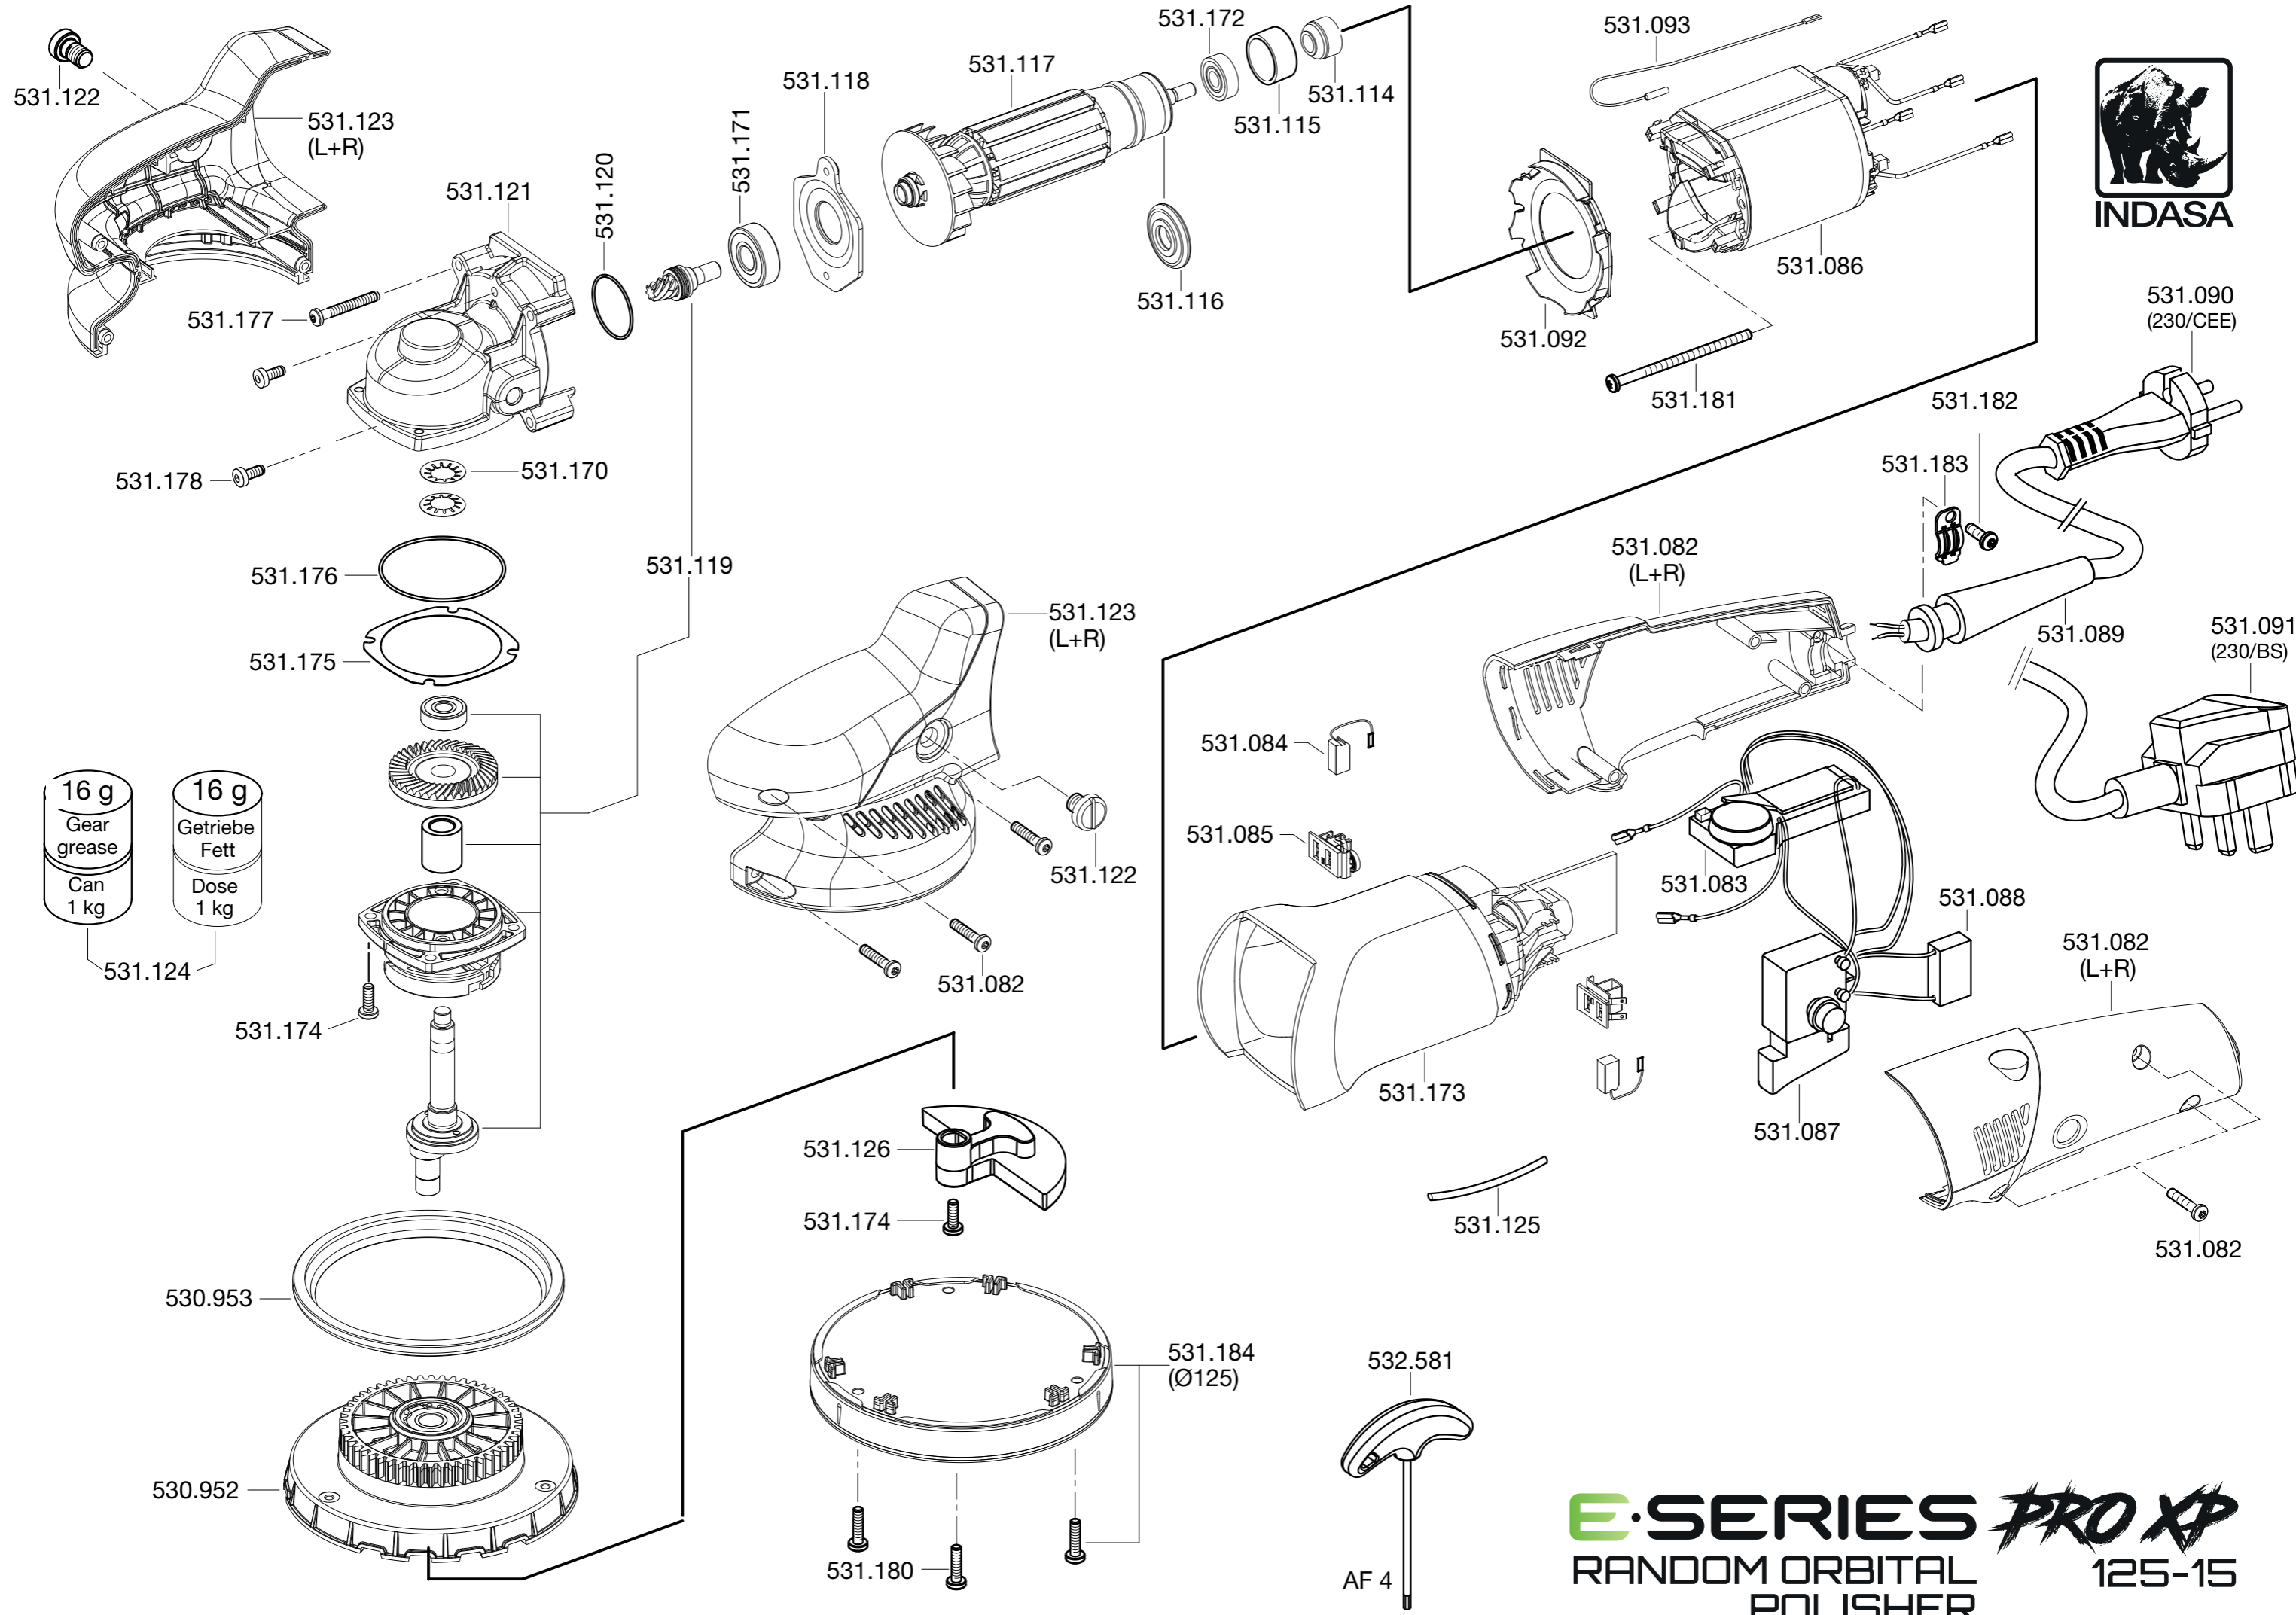

INDASA

E-SERIES PRO XP
 RANDOM ORBITAL POLISHER 125-15